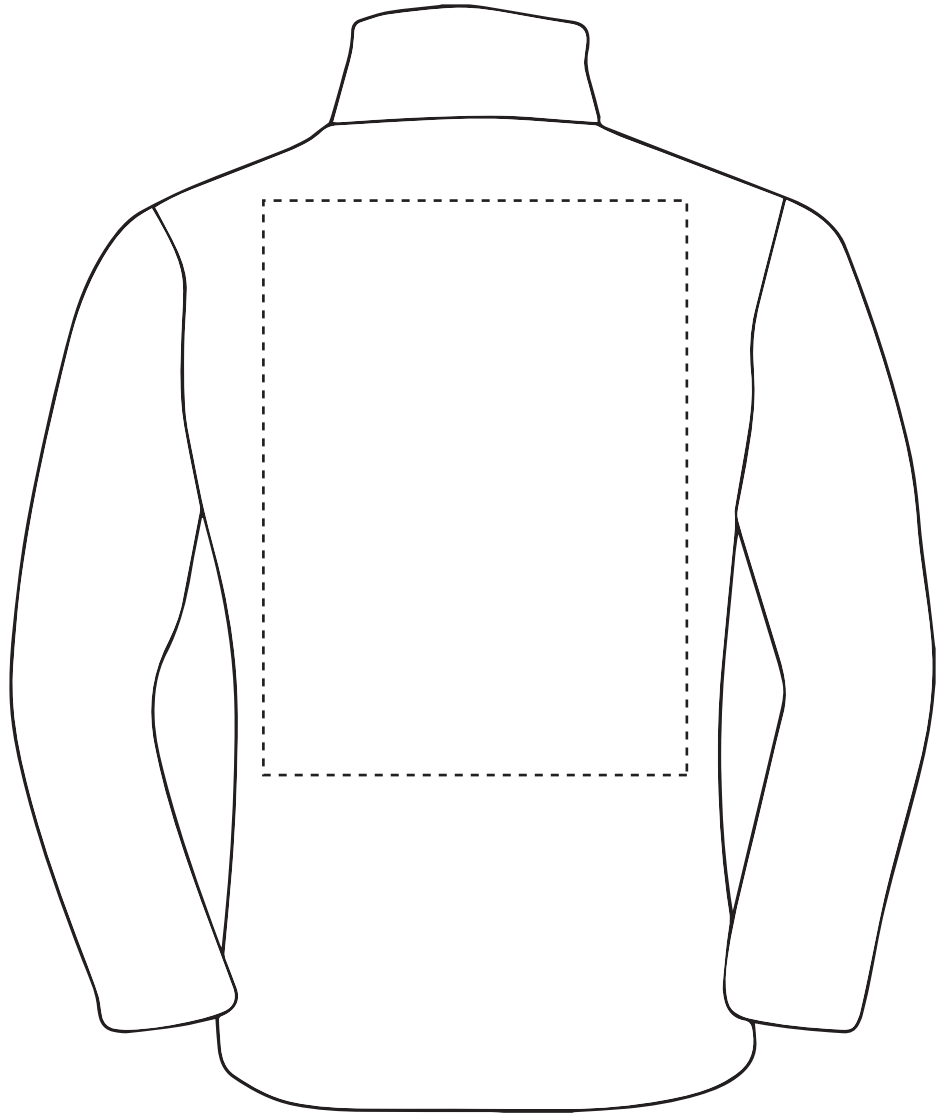

Your Ref:	Quantity:	Product Code: JF0012
Our Ref:	Version: 1	Product Colour: White

PRINTING CONCERNS: PRINT MAY DISCOLOUR

PRODUCT INFO: DUE TO THE NATURE OF THE PRODUCT THE PRINT POSITION MAY VARY BY 2 - 3 MM

Pantone Reference(s)

The dashed line is to demonstrate print area and will not appear on your printed item

- Colour 1
- Colour 1
- Colour 1
- Colour 1

ARTWORK SCALE 20%